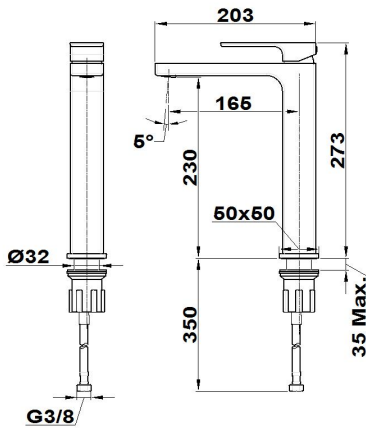

## SOLLER XI washbasin mixer

Ref: 85311125N EAN: 8413509261803

Finish: Matte black

- Precise and smooth ceramic cartridge.
- Durable paint finish.
- Water flow limiter 5 L/min.
- Save up to 60% compared to a standard tap.
- Ideal for BREEAM and LEED projects.
- Easy Fix fast installation system.
- 3/8"-1/2" flexible inlet pipes included.
- Anti-limescale aerator.
- Without drain stopper.