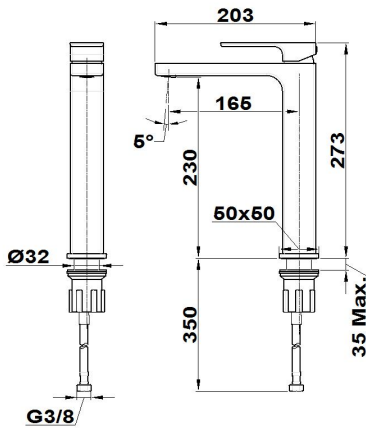

SOLLER XI washbasin mixer

Ref: 85311125N EAN: 8413509261803

Finish: Matte black

- Precise and smooth ceramic cartridge.
- Durable paint finish.
- Water flow limiter 5 L/min.
- Save up to 60% compared to a standard tap.
- Ideal for BREEAM and LEED projects.
- Easy Fix fast installation system.
- 3/8"-1/2" flexible inlet pipes included.
- Anti-limescale aerator.
- Without drain stopper.