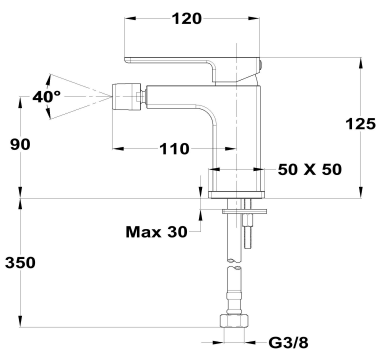

SOLLER **Bidet mixer**

Ref: 856261200 EAN: 8413509219897

Finish: Chrome

- Swivel ball joint.
- 3/8"-1/2" flexible inlet pipes included.
- Anti-limescale aerator.
- Without drain stopper.

Downloads

User guide