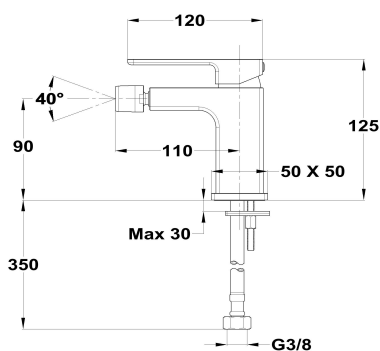

SOLLER

Bidet mixer

Ref: 85626120N EAN: 8413509261834

Finish: Matte black

- Durable paint finish.
- Swivel ball joint.
- 3/8"-1/2" flexible inlet pipes included.
- Anti-limescale aerator.
- Without drain stopper.