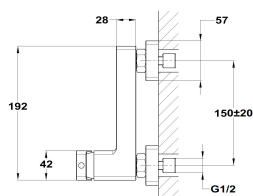

### Shower mixer

Ref: 852311200 EAN: 8413509219842

Finish: Chrome

- Eccentric connections with noise reducers.
- Without shower set.