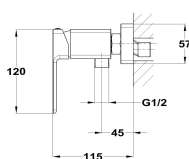

### Shower mixer

Ref: 852311200 EAN: 8413509219842

Finish: Chrome

- Eccentric connections with noise reducers.
- Without shower set.