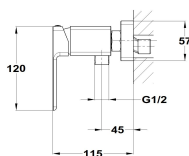

### Shower mixer

Ref: 85231120N EAN: 8413509261797

Finish: Matte black

- Durable paint finish.
- Eccentric connections with noise reducers.
- Without shower set.