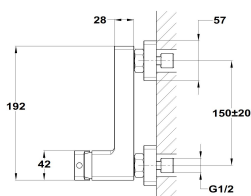

### Shower mixer

Ref: 85231120N EAN: 8413509261797

Finish: Matte black

- Durable paint finish.
- Eccentric connections with noise reducers.
- Without shower set.