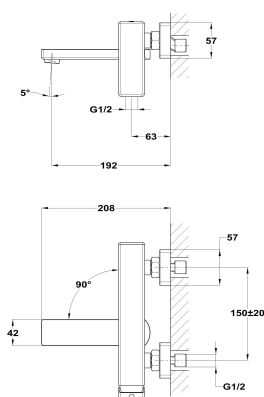

SOLLER

Bath shower mixer

Ref: 851211200 EAN: 8413509219835

Finish: Chrome

- Precise and smooth ceramic cartridge.
- Retractable spout - when spout is hidden.
- shower function - when spout is out.
- bathtub.
- Button-operated selection.
- Ceramic diverter.
- Eccentric connections with noise reducers.
- Anti-limescale aerator.
- Without shower set.