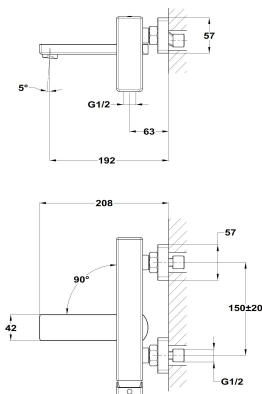

SOLLER

Bath shower mixer

Ref: 85121120N EAN: 8413509261780

Finish: Matte black

- Precise and smooth ceramic cartridge.
- Durable paint finish.
- Retractable spout - when spout is hidden.
- shower function - when spout is out.
- bathtub.
- Button-operated selection.
- Ceramic diverter.
- Eccentric connections with noise reducers.
- Anti-limescale aerator.
- Without shower set.