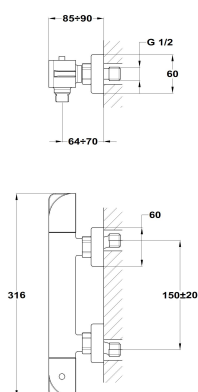

SOLLER

Thermostatic shower mixer

Ref: 852010200 EAN: 8413509228066

Finish: Chrome

- Safe Touch technology for a cooler feel when touching the tap body.
- Safety temperature stop at 38° C.
- Precise and smooth thermostatic cartridge.
- Impurity-collecting filters.
- Non-return valves.
- Ceramic diverter.
- Eccentric connections with noise reducers.
- Without shower set.