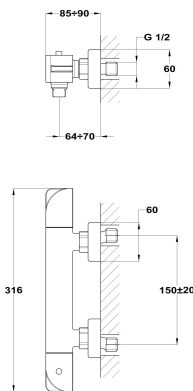

SOLLER

Thermostatic shower mixer

Ref: 85201020N EAN: 8413509262541

Finish: Matte black

- Safe Touch technology for a cooler feel when touching the tap body.
- Safety temperature stop at 38° C.
- Precise and smooth thermostatic cartridge.
- Durable paint finish.
- Impurity-collecting filters.
- Non-return valves.
- Ceramic diverter.
- Eccentric connections with noise reducers.
- Without shower set.