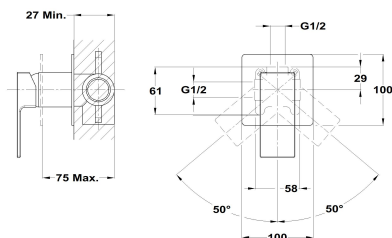

SOLLER

1 way built in part

Ref: 852411200 EAN: 8413509240815

Finish: Chrome

- Precise and smooth ceramic cartridge.
- Ultraslim plate.
- Built in part included.
- Without shower set.

Downloads

User guide

Legal disclaimer: