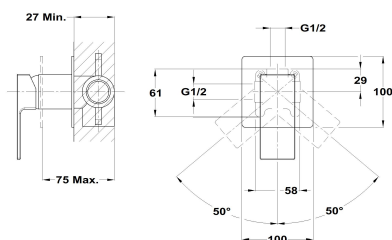

SOLLER

1 way built in part

Ref: 85241120N EAN: 8413509262565

Finish: Matte black

- Precise and smooth ceramic cartridge.
- Durable paint finish.
- Ultraslim plate.
- Built in part included.
- Without shower set.