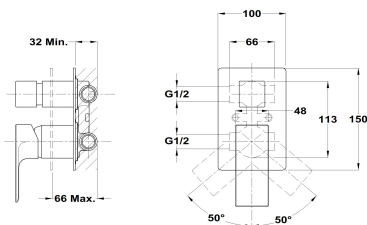

SOLLER

2 way built in part

Ref: 851711200 EAN: 8413509240822

Finish: Chrome

- Precise and smooth ceramic cartridge.
- Ultrathin plate.
- Built in part included.
- Ceramic diverter.
- Without shower set.

Downloads