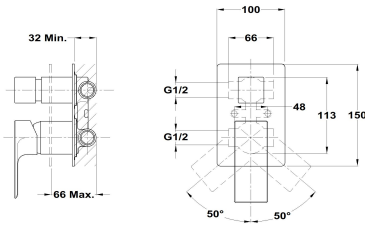

SOLLER

2 way built in part

Ref: 85171120N EAN: 8413509262558

Finish: Matte black

- Precise and smooth ceramic cartridge.
- Durable paint finish.
- Ultraslim plate.
- Built in part included.
- Ceramic diverter.
- Without shower set.