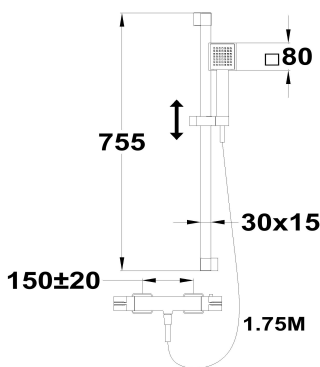

SOLLER

Thermostatic shower mixer

Ref: 852020220 EAN: 8413509222859

Finish: Chrome

- Safe Touch technology for a cooler feel when touching the tap body.
- Safety temperature stop at 38° C.
- Precise and smooth thermostatic cartridge.
- Sliding Shower Bar.
- Impurity-collecting filters.
- Non-return valves.
- Ceramic diverter.
- Eccentric connections with noise reducers.
- With shower set: 1 function hand shower, 1.75 m metallic shower hose and adjustable holder.