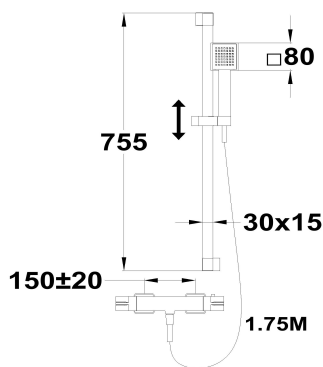

SOLLER

Thermostatic shower mixer

Ref: 852020220N EAN: 8413509262589

Finish: Matte black

- Safe Touch technology for a cooler feel when touching the tap body.
- Safety temperature stop at 38° C.
- Precise and smooth thermostatic cartridge.
- Durable paint finish.
- Sliding Shower Bar.
- Impurity-collecting filters.
- Non-return valves.
- Ceramic diverter.
- Eccentric connections with noise reducers.
- With shower set: 1 function hand shower, 1.75 m metallic shower hose and adjustable holder.