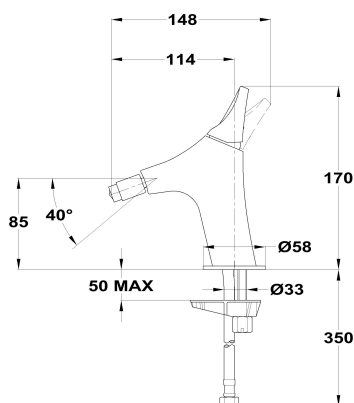

SENSE

Bidet mixer

Ref: 916260200 EAN: 8413509236870

Finish: Chrome

- Swivel ball joint.
- 3/8"-1/2" flexible inlet pipes included.
- Anti-limescale aerator.
- Without drain stopper.

Downloads

User guide

Legal disclaimer: