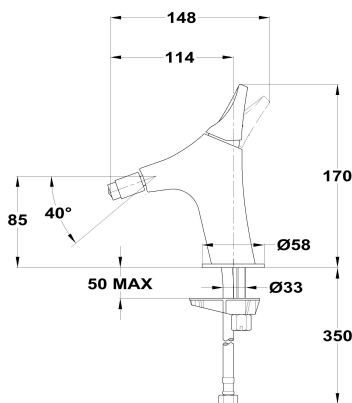

SENSE

Bidet mixer

Ref: 91626020N2 EAN: 8413509236900

Finish: Metallic black

- PVD finish.
- Anti-fingerprint treatment.
- Swivel ball joint.
- 3/8"-1/2" flexible inlet pipes included.
- Anti-limescale aerator.
- Without drain stopper.