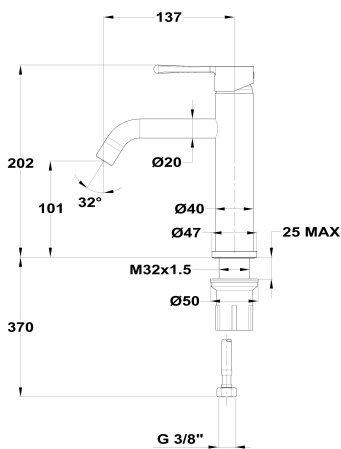

ORIGEHM
M washbasin mixer

Ref: 343860270 EAN: 8413509275329

Finish: Chrome

- Precise and smooth ceramic cartridge.
- Cold start.
- Water flow limiter 4 L/min.
- Save over 60% more water compared to a standard tap.
- Easy Fix fast installation system.
- 3/8" flexible inlet pipes included.
- Anti-limescale aerator.
- Without drain stopper.