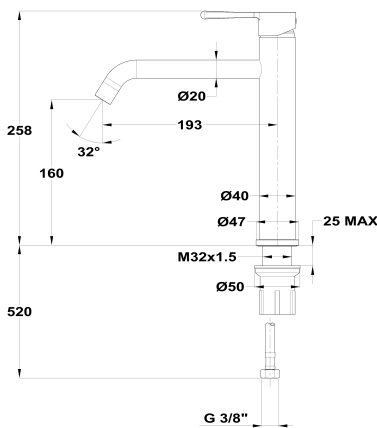

ORIGEHM
XI washbasin mixer

Ref: 343660270 EAN: 8413509275336

Finish: Chrome

- Precise and smooth ceramic cartridge.
- Cold start.
- Water flow limiter 4 L/min.
- Save over 60% more water compared to a standard tap.
- Ideal for BREEAM and LEED projects.
- Easy Fix fast installation system.
- 3/8" flexible inlet pipes included.
- Anti-limescale aerator.
- Without drain stopper.