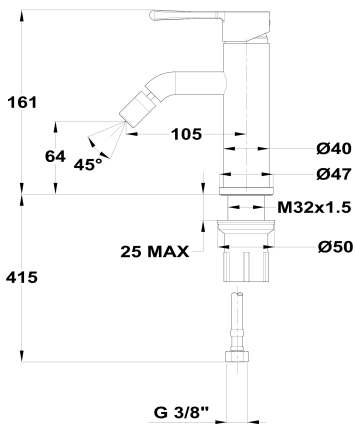

ORIGEHM
Bidet mixer

Ref: 346260270 EAN: 8413509275312

Finish: Chrome

- Swivel ball joint.
- Cold start.
- Water flow limiter 4 L/min.
- Save over 60% more water compared to a standard tap.
- Ideal for BREEAM and LEED projects.
- Easy Fix fast installation system.
- 3/8" flexible inlet pipes included.
- Anti-limescale aerator.
- Without drain stopper.