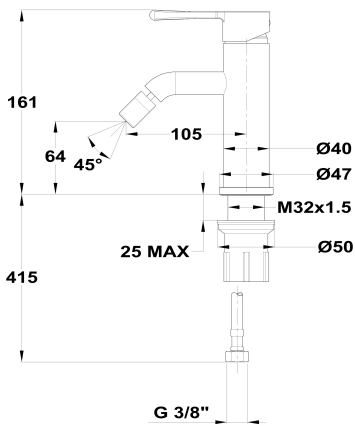

ORIGEHM  
**Bidet mixer**

Ref: 346260270 EAN: 8413509275312

Finish: Chrome

- Swivel ball joint.
- Cold start.
- Water flow limiter 4 L/min.
- Save over 60% more water compared to a standard tap.
- Ideal for BREEAM and LEED projects.
- Easy Fix fast installation system.
- 3/8" flexible inlet pipes included.
- Anti-limescale aerator.
- Without drain stopper.