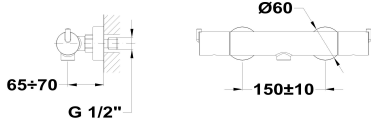

ORIGEHM
Shower mixer

Ref: 342720200 EAN: 8413509279624

Finish: Chrome

- Safe Touch technology for a cooler feel when touching the tap body.
- Dual Control Design : Single mixer with thermostatic mixer look.
- Filters for collecting impurities.
- Check valves.
- With shower set: 1 function hand shower, 1.50 m , PVC shower hose and adjustable holder.