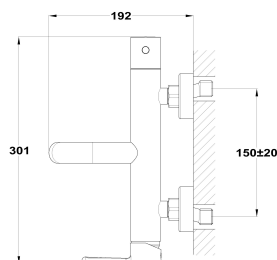

ORIGEHM  
**Bath shower mixer**

Ref: 341220200 EAN: 8413509279297

Finish: Chrome

- Non-return valve.
- With shower set: 1 function hand shower,, 1.75 m PVC shower hose and adjustable holder.

**Downloads**