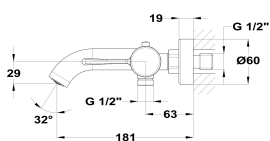

ORIGEHM  
**Bath shower mixer**

Ref: 341220200 EAN: 8413509279297

Finish: Chrome

- Non-return valve.
- With shower set: 1 function hand shower,, 1.75 m PVC shower hose and adjustable holder.

**Downloads**