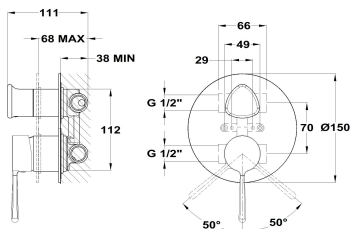

ORIGEHM 2 way built in part

Ref: 341700200 EAN: 8413509279372

Finish: Chrome

- Precise and smooth ceramic cartridge.
- Built-in part not included.
- Ultraslim plate.
- Required built in part ref. 1096500.
- Without shower set.