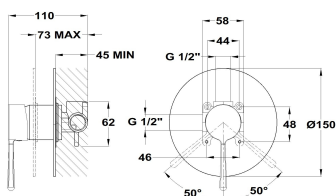

ORIGEHM

1 way built in part

Ref: 342400200 EAN: 8413509279365

Finish: Chrome

- Precise and smooth ceramic cartridge.
- Ultrathin plate.
- Built-in part not included.
- Required built in part ref. 1096500.
- Without shower set.