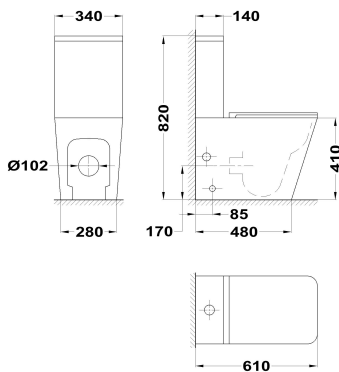

SOLLER

Back to wall toilet

Ref: 700450200 EAN: 8413509271499

Finish: Glossy white

- Rimless technology for easy cleaning.
- Compact.
- Water saving.
- Ideal for BREEAM and LEED projects.
- High quality ceramic.
- Dual outlet.
- Vertical: 10-25 cm.
- Horizontal: 18 cm.
- Dual Flush 3/6L.
- Ultraslim UF seat.
- Soft close seat.
- Lower side water inlet on both sides.
- Recommended S-trap Connector: 720050007.
- Easy to clean.
- Removable toilet seat.
- Installation kit included.
- All product in one box.