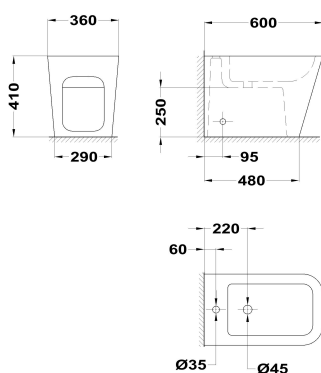

SOLLER

Btw floor bidet

Ref: 706080200 EAN: 8413509271536

Finish: Glossy white

- Compact.
- High quality ceramic.
- Installation kit included.

Legal disclaimer:

*Certain technical factors and features of our finishes may be altered due to possible variations in the configuration of your computer and/or printer; these data are therefore only approximate and not definitive. We regularly review our product specifications to improve their characteristics and warranties. Please request detailed information from our sales department for any building or refitting projects.