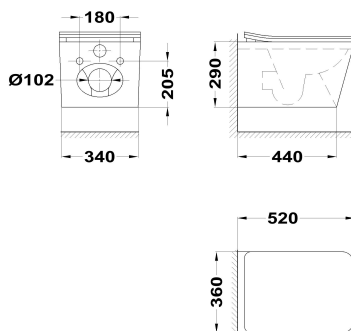

### Wall hung wc

Ref: 700460200 EAN: 8413509271505

Finish: Glossy white

- Rimless technology for easy cleaning.
- Water saving.
- Ideal for BREEAM and LEED projects.
- High quality ceramic.
- Dual Flush 3/4.5L.
- Ultraslim UF seat.
- Soft close seat.
- Flush plate and flush tank not included.
- Recommended flush tank: 731000200.
- Easy to clean.
- Removable toilet seat.
- Installation kit included.