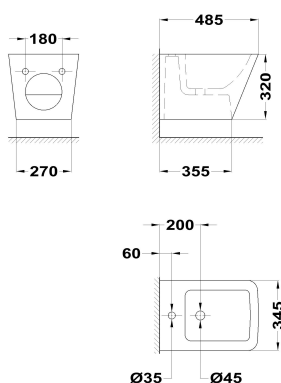

SOLLER

Wall hung bidet

Ref: 706090200 EAN: 8413509271543

Finish: Glossy white

- High quality ceramic.
- Installation kit included.

Legal disclaimer:

*Certain technical factors and features of our finishes may be altered due to possible variations in the configuration of your computer and/or printer; these data are therefore only approximate and not definitive. We regularly review our product specifications to improve their characteristics and warranties. Please request detailed information from our sales department for any building or refitting projects.