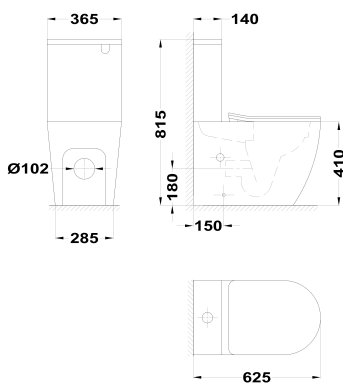

MANACOR

Back to wall toilet

Ref: 700190200 EAN: 8413509228141

Finish: Glossy white

- Rimless technology for easy cleaning.
- Water saving.
- Ideal for BREEAM and LEED projects.
- High quality ceramic.
- Dual outlet.
- Vertical: 10-25 cm.
- Horizontal: 18 cm.
- Dual Flush 3/6L.
- Ultraslim UF seat.
- Soft close seat.
- Lower side water inlet on both sides.
- Recommended S-trap Connector: 720050007.
- Easy to clean.
- Removable toilet seat.
- Installation kit included.
- All product in one box.