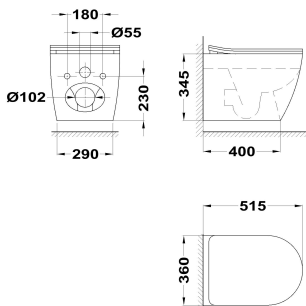

MANACOR
Wall hung wc

Ref: 117320002 EAN: 8434778003383

Finish: Glossy white

- Rimless technology for easy cleaning.
- Water saving.
- Ideal for BREEAM and LEED projects.
- High quality ceramic.
- Dual Flush 3/4.5L.
- Ultraslim UF seat.
- Soft close seat.
- Flush plate and flush tank not included.
- Recommended flush tank: 731000200.
- Easy to clean.
- Removable toilet seat.
- Installation kit included.