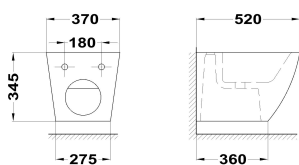

MANACOR
Wall hung bidet

Ref: 187360002 EAN: 8434777004893

Finish: Glossy white

- High quality ceramic.
- Installation kit included.

Legal disclaimer:

*Certain technical factors and features of our finishes may be altered due to possible variations in the configuration of your computer and/or printer; these data are therefore only approximate and not definitive. We regularly review our product specifications to improve their characteristics and warranties. Please request detailed information from our sales department for any building or refitting projects.