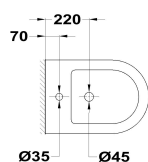

MANACOR
Wall hung bidet

Ref: 187360002 EAN: 8434777004893

Finish: Glossy white

- High quality ceramic.
- Installation kit included.

Legal disclaimer:

*Certain technical factors and features of our finishes may be altered due to possible variations in the configuration of your computer and/or printer; these data are therefore only approximate and not definitive. We regularly review our product specifications to improve their characteristics and warranties. Please request detailed information from our sales department for any building or refitting projects.