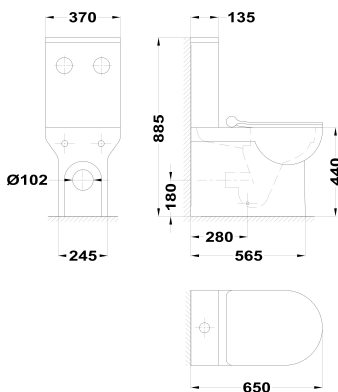

INCA + Back to wall toilet

Ref: 700200200 EAN: 8413509228158

Finish: Glossy white

- Rimless technology for easy cleaning.
- Water saving.
- Ideal for BREEAM and LEED projects.
- High quality ceramic.
- Dual outlet.
- Vertical: 14,5-25 cm.
- Horizontal: 18 cm.
- Dual Flush 3/6L.
- Ultraslim UF seat.
- Soft close seat.
- Lower side water inlet on both sides.
- Recommended S-trap Connector: 720050007.
- Easy to clean.
- Removable toilet seat.
- Installation kit included.
- All product in one box.