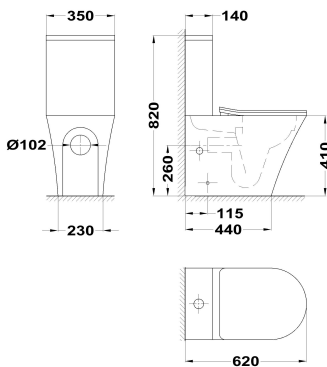

DESSIN

Back to wall toilet

Ref: 700360200 EAN: 8413509266853

Finish: Glossy white

- Rimless technology for easy cleaning.
- Water saving.
- Ideal for BREEAM and LEED projects.
- High quality ceramic.
- Dual outlet.
- Vertical: 10-25 cm.
- Horizontal: 18 cm.
- Dual Flush 2.6/4L.
- Ultraslim UF seat.
- Soft close seat.
- Lower side water inlet on both sides.
- Recommended S-trap Connector: 720050007.
- Easy to clean.
- Removable toilet seat.
- Installation kit included.
- All product in one box.