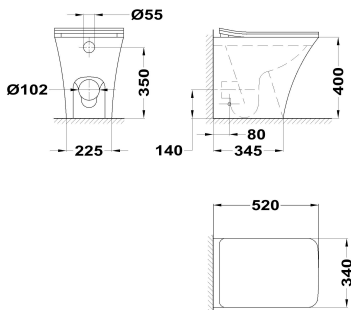

DESSIN

Btw floor standing toilet

Ref: 700380200 EAN: 8413509266877

Finish: Glossy white

- Rimless technology for easy cleaning.
- Water saving.
- Ideal for BREEAM and LEED projects.
- High quality ceramic.
- Dual Flush 3/4.5L.
- Ultraslim UF seat.
- Soft close seat.
- Lower side water inlet on both sides.
- Flush plate and flush tank not included.
- Recommended Flush tank: 734000200.
- Easy to clean.
- Removable toilet seat.
- Installation kit included.