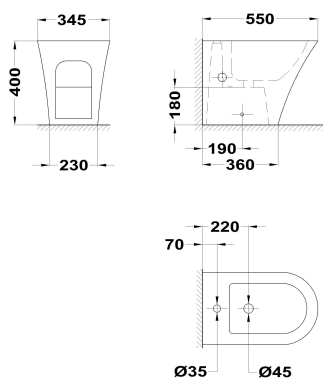

DESSIN

Btw floor bidet

Ref: 706050200 EAN: 8413509266884

Finish: Glossy white

- High quality ceramic.
- Installation kit included.

Legal disclaimer:

*Certain technical factors and features of our finishes may be altered due to possible variations in the configuration of your computer and/or printer; these data are therefore only approximate and not definitive. We regularly review our product specifications to improve their characteristics and warranties. Please request detailed information from our sales department for any building or refitting projects.