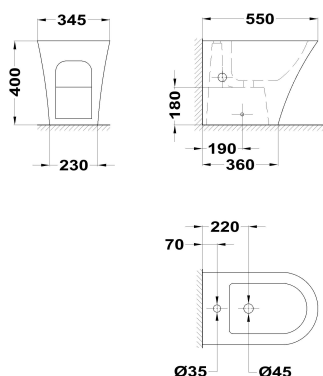

DESSIN

Btw floor bidet

Ref: 706050200 EAN: 8413509266884

Finish: Glossy white

- High quality ceramic.
- Installation kit included.

Legal disclaimer:

*Certain technical factors and features of our finishes may be altered due to possible variations in the configuration of your computer and/or printer; these data are therefore only approximate and not definitive. We regularly review our product specifications to improve their characteristics and warranties. Please request detailed information from our sales department for any building or refitting projects.