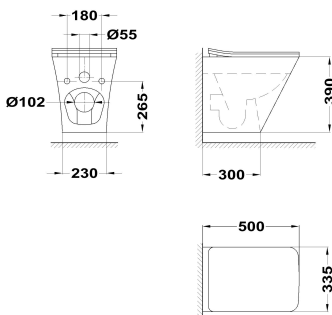

DESSIN

**Wall hung wc**

Ref: 700370200 EAN: 8413509266860

Finish: Glossy white

- Rimless technology for easy cleaning.
- Water saving.
- Ideal for BREEAM and LEED projects.
- High quality ceramic.
- Dual Flush 2.6/4L.
- Ultraslim UF seat.
- Soft close seat.
- Flush plate and flush tank not included.
- Recommended flush tank: 731000200.
- Easy to clean.
- Removable toilet seat.
- Installation kit included.