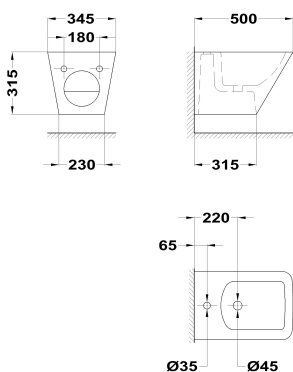

DESSIN

Wall hung bidet

Ref: 706060200 EAN: 8413509266891

Finish: Glossy white

- High quality ceramic.
- Installation kit included.

Legal disclaimer:

*Certain technical factors and features of our finishes may be altered due to possible variations in the configuration of your computer and/or printer; these data are therefore only approximate and not definitive. We regularly review our product specifications to improve their characteristics and warranties. Please request detailed information from our sales department for any building or refitting projects.