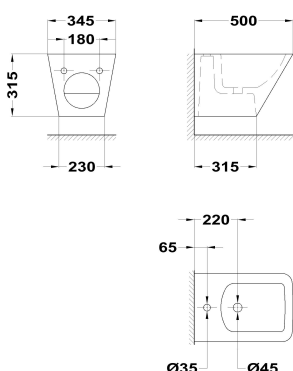

DESSIN

Wall hung bidet

Ref: 706060200 EAN: 8413509266891

Finish: Glossy white

- High quality ceramic.
- Installation kit included.

Legal disclaimer:

*Certain technical factors and features of our finishes may be altered due to possible variations in the configuration of your computer and/or printer; these data are therefore only approximate and not definitive. We regularly review our product specifications to improve their characteristics and warranties. Please request detailed information from our sales department for any building or refitting projects.