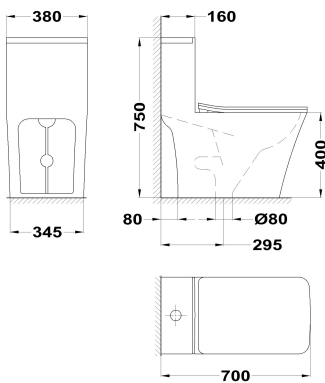

**DESSIN****One piece toilet**

Ref: 700430200 EAN: 8413509271321

Finish: Glossy white

- Rimless technology for easy cleaning.
- Water saving.
- Ideal for BREEAM and LEED projects.
- High quality ceramic.
- Vertical syphon: 30cm.
- Wash down flushing system.
- Dual Flush 3.6/6L.
- Ultraslim UF seat.
- Soft close seat.
- NOM certification.
- Easy to clean.
- Removable toilet seat.
- Installation kit included.
- Anillo de cera incluido.