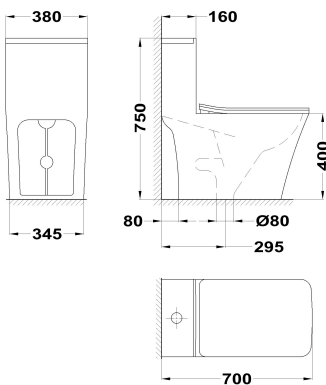

DESSIN

One piece toilet

Ref: 70043020B EAN: 8413509271338

Finish: Matte black

- Rimless technology for easy cleaning.
- Water saving.
- Ideal for BREEAM and LEED projects.
- High quality ceramic.
- Vertical syphon: 30cm.
- Wash down flushing system.
- Dual Flush 3.6/6L.
- Ultraslim UF seat.
- Soft close seat.
- NOM certification.
- Easy to clean.
- Removable toilet seat.
- Installation kit included.
- Anillo de cera incluido.