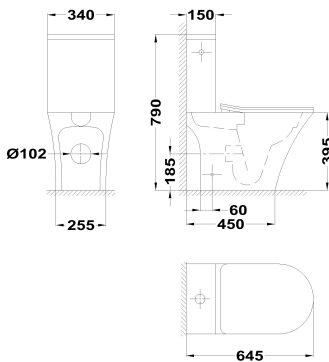

GLORIA Floor toilet

Ref: 700350200 EAN: 8413509263487

Finish: Glossy white

- Rimless technology for easy cleaning.
- Water saving.
- Ideal for BREEAM and LEED projects.
- High quality ceramic.
- Vertical: 8-25 cm.
- Horizontal: 18 cm.
- Dual Flush 3/6L.
- Ultraslim UF seat.
- Soft close seat.
- Lower side water inlet on both sides.
- Recommended S-trap Connector: 720050007.
- Easy to clean.
- Removable toilet seat.
- Installation kit included.
- All product in one box.