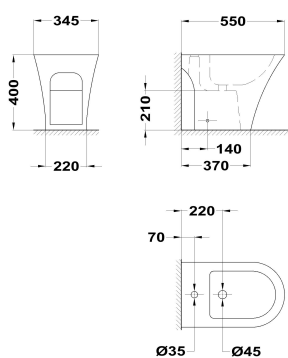

GLORIA

Floor bidet

Ref: 187360003 EAN: 8413509262510

Finish: Glossy white

- High quality ceramic.
- Installation kit included.

Legal disclaimer:

*Certain technical factors and features of our finishes may be altered due to possible variations in the configuration of your computer and/or printer; these data are therefore only approximate and not definitive. We regularly review our product specifications to improve their characteristics and warranties. Please request detailed information from our sales department for any building or refitting projects.