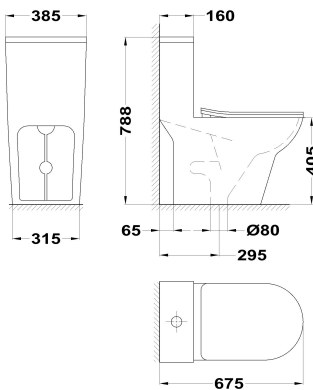

SINEU

One piece toilet

Ref: 700440200 EAN: 8413509271345

Finish: Glossy white

- Rimless technology for easy cleaning.
- Water saving.
- Ideal for BREEAM and LEED projects.
- High quality ceramic.
- Vertical syphon: 30cm.
- Wash down flushing system.
- Dual Flush 3.6/6L.
- Ultraslim UF seat.
- Soft close seat.
- NOM certification.
- Easy to clean.
- Removable toilet seat.
- Installation kit included.
- Anillo de cera incluido.