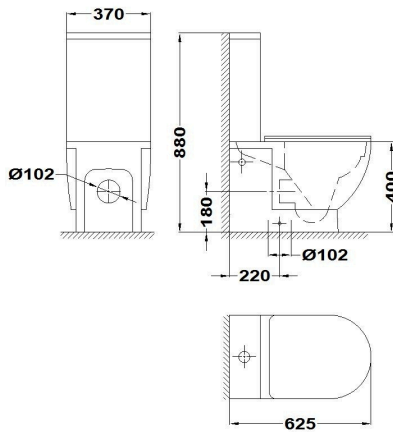

### Back to wall toilet

Ref: 117310000 EAN: 8434778004090

Finish: Glossy white

- Rimless technology for easy cleaning.
- Water saving.
- Ideal for BREEAM and LEED projects.
- High quality ceramic.
- Dual outlet.
- Vertical: 15-25 cm.
- Horizontal: 18 cm.
- Dual Flush 3/6L.
- Ultraslim UF seat.
- Soft close seat.
- Lower side water inlet on both sides.
- Recommended S-trap Connector: 720050007.
- Easy to clean.
- Removable toilet seat.
- Installation kit included.
- All product in one box.