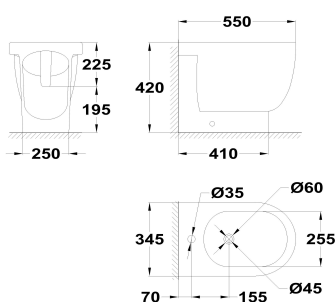

**MT PLUS****Btw floor bidet**

Ref: 706020200 EAN: 8413509246008

Finish: Glossy white

- High quality ceramic.
- Installation kit included.

**Legal disclaimer:**

\*Certain technical factors and features of our finishes may be altered due to possible variations in the configuration of your computer and/or printer; these data are therefore only approximate and not definitive. We regularly review our product specifications to improve their characteristics and warranties. Please request detailed information from our sales department for any building or refitting projects.