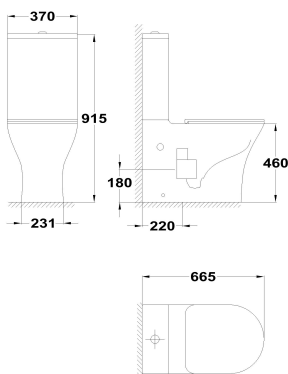

**ADAPTED**  
**Accessible toilet**

Ref: 700560200 EAN: 8413509280743

Finish: Glossy white

- Rimless technology for easy cleaning.
- For accessible restrooms.
- Water saving.
- Ideal for BREEAM and LEED projects.
- High quality ceramic.
- Dual outlet.
- Vertical: 10-25 cm.
- Horizontal: 18 cm.
- Dual Flush 3/6L.
- Ultraslim UF seat.
- Soft close seat.
- Lower side water inlet on both sides.
- Easy to clean.
- Removable toilet seat.
- Installation kit included.