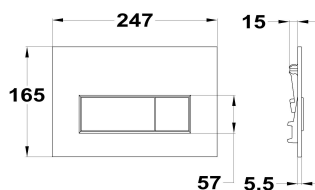

### Flush plate

Ref: 73500070W EAN: 8413509266587

Finish: Matte white

- ABS flush plate.
- Ultraslim plate.
- Button divided into partial flush and full flush.
- Can be installed with any Strohm built-in tank.