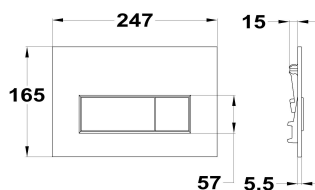

- ABS flush plate.
- Ultraslim plate.
- Button divided into partial flush and full flush.
- Can be installed with any Strohm built-in tank.

Downloads

User guide

Legal disclaimer:

*Certain technical factors and features of our finishes may be altered due to possible variations in the configuration of your computer and/or printer; these data are therefore only approximate and not definitive. We regularly review our product specifications to improve their characteristics and warranties. Please request detailed information from our sales department for any building or refitting projects.