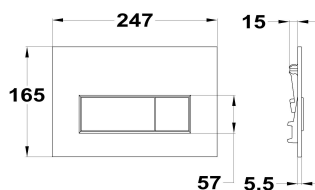

STROHM

Flush plate

Ref: 73500070N EAN: 8413509251828

Finish: Matte black

- ABS flush plate.
- Ultraslim plate.
- Button divided into partial flush and full flush.
- Can be installed with any Strohm built-in tank.