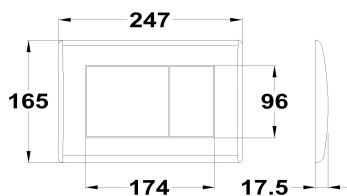

## STROHM **Flush plate**

Ref: 735000300 EAN: 8413509214809

Finish: Chrome

- ABS flush plate.
- Button divided into partial flush and full flush.
- Can be installed with any Strohm built-in tank.