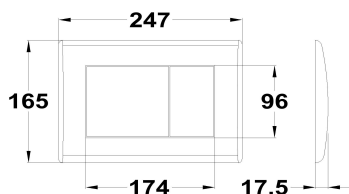

**STROHM**
Flush plate

Ref: 735000300 EAN: 8413509214809

Finish: Chrome

- ABS flush plate.
- Button divided into partial flush and full flush.
- Can be installed with any Strohm built-in tank.

**Legal disclaimer:**