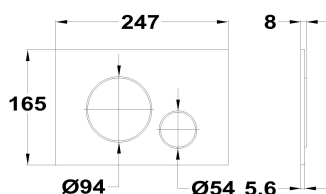

STROHM Flush plate

Ref: 73500080PC EAN: 8413509266594

Finish: Chrome

- ABS flush plate.
- Ultraslim plate.
- Button divided into partial flush and full flush.
- Can be installed with any Strohm built-in tank.