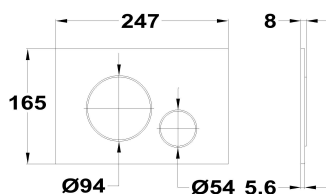

STROHM

Flush plate

Ref: 73500080CM EAN: 8413509266600

Finish: Matte chrome

- ABS flush plate.
- Ultraslim plate.
- Button divided into partial flush and full flush.
- Can be installed with any Strohm built-in tank.